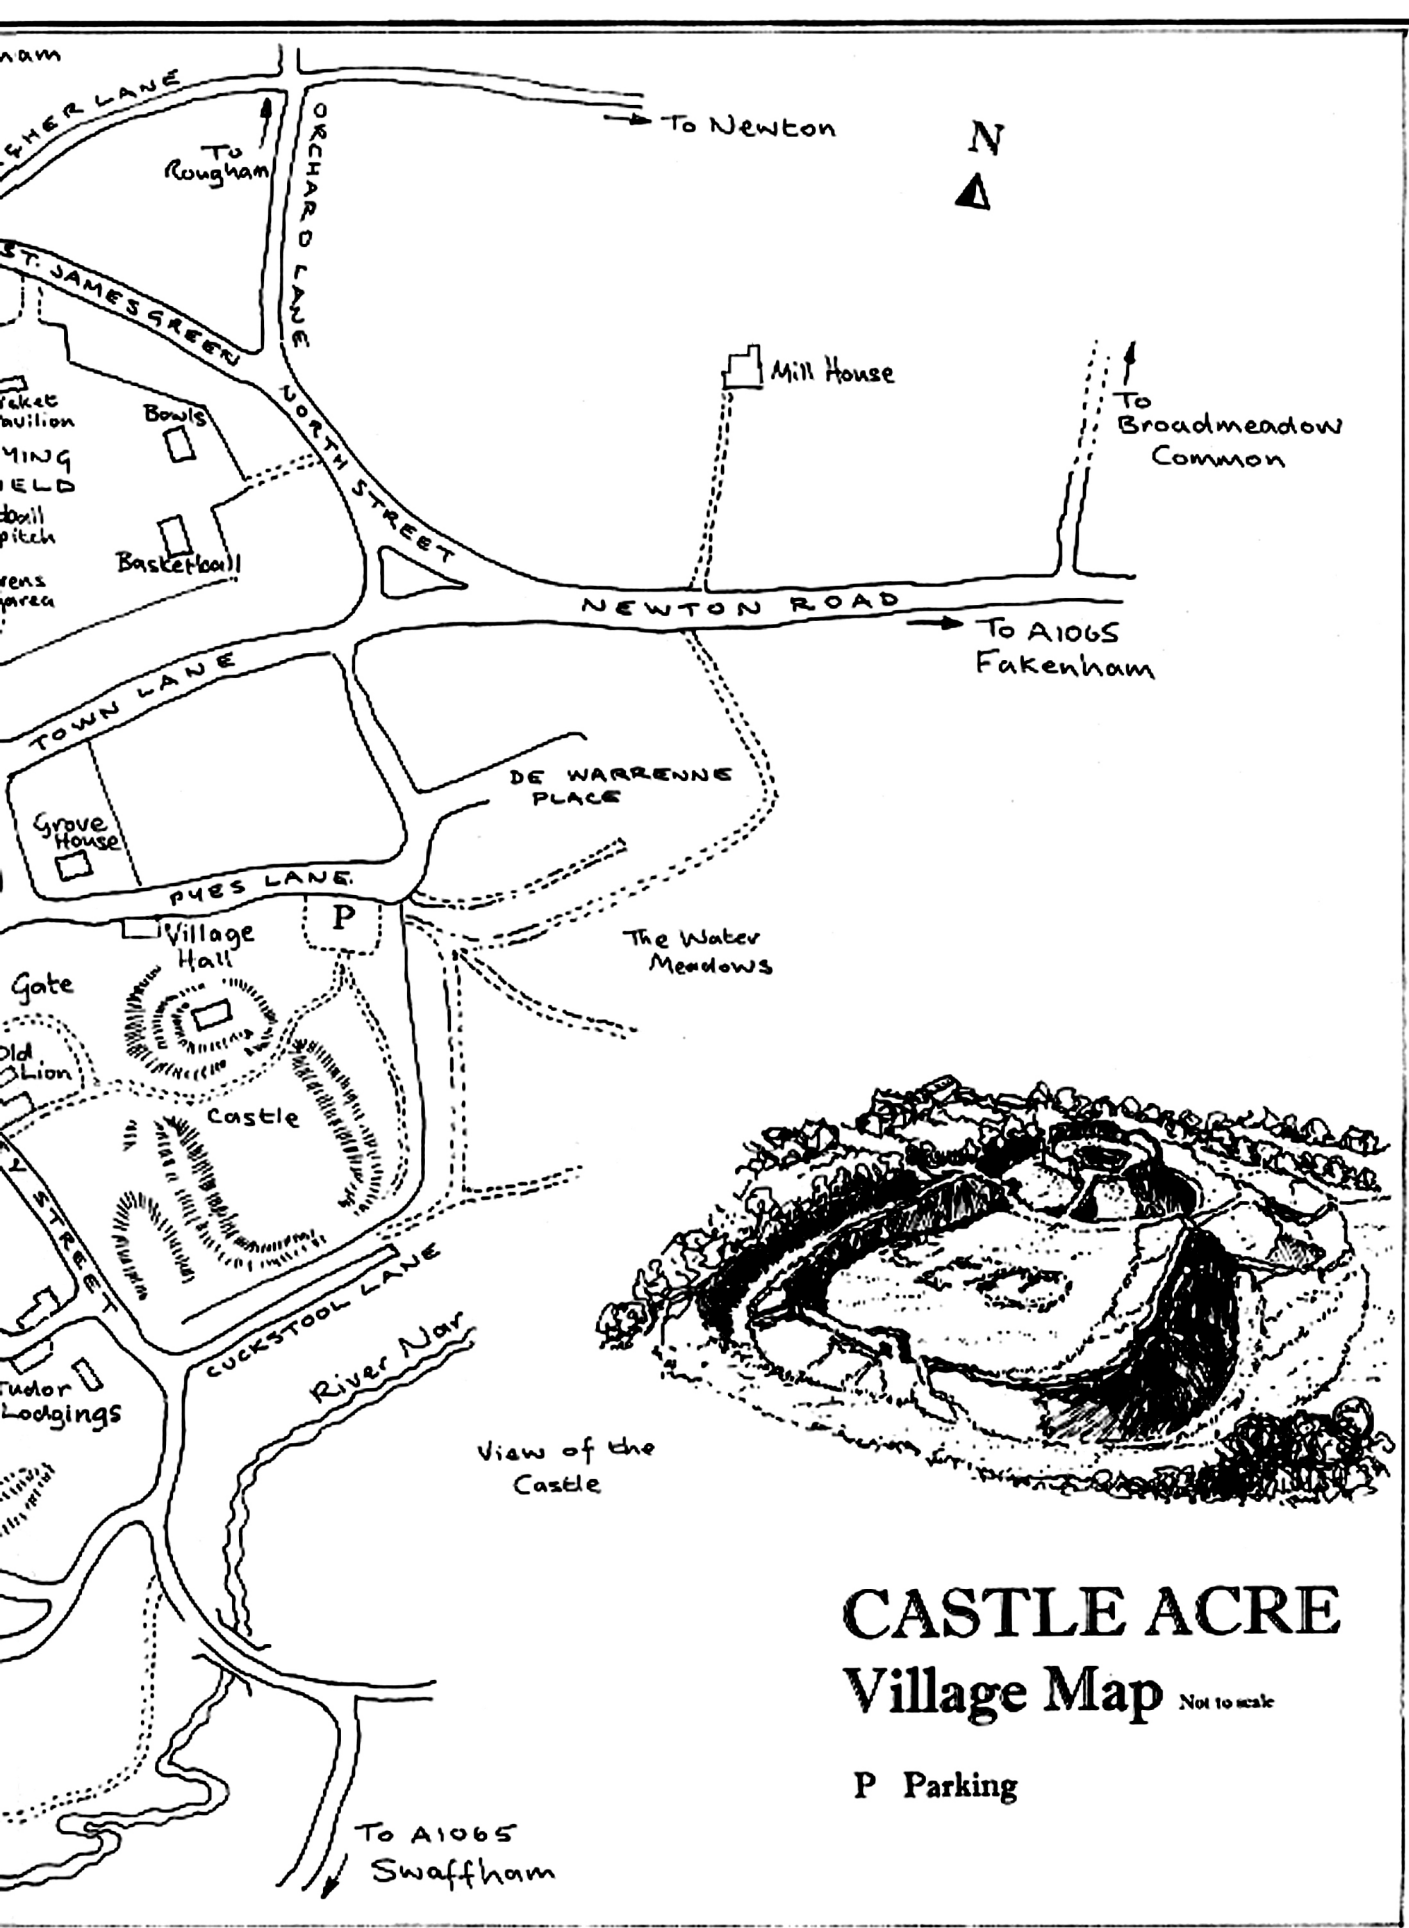

West facade of the Priory

To Castle Acre Common

To South Acre

nam

HER LANE

To  
Rougham

To Newton

ST. JAMES GREEN

Cricket Pavilion  
Tennis Field  
Football pitch  
Tennis area  
Bowls  
Basketball

Mill House

To  
Broadmeadow  
Common

ORCHARD LANE  
NORTH STREET

NEWTON ROAD

To A1065  
Fakenham

TOWN LANE

DE WARRENNE  
PLACE

Old  
Shed

WY STREET

CUCKSTOOL LANE

River Nar

Tudor  
Lodgings